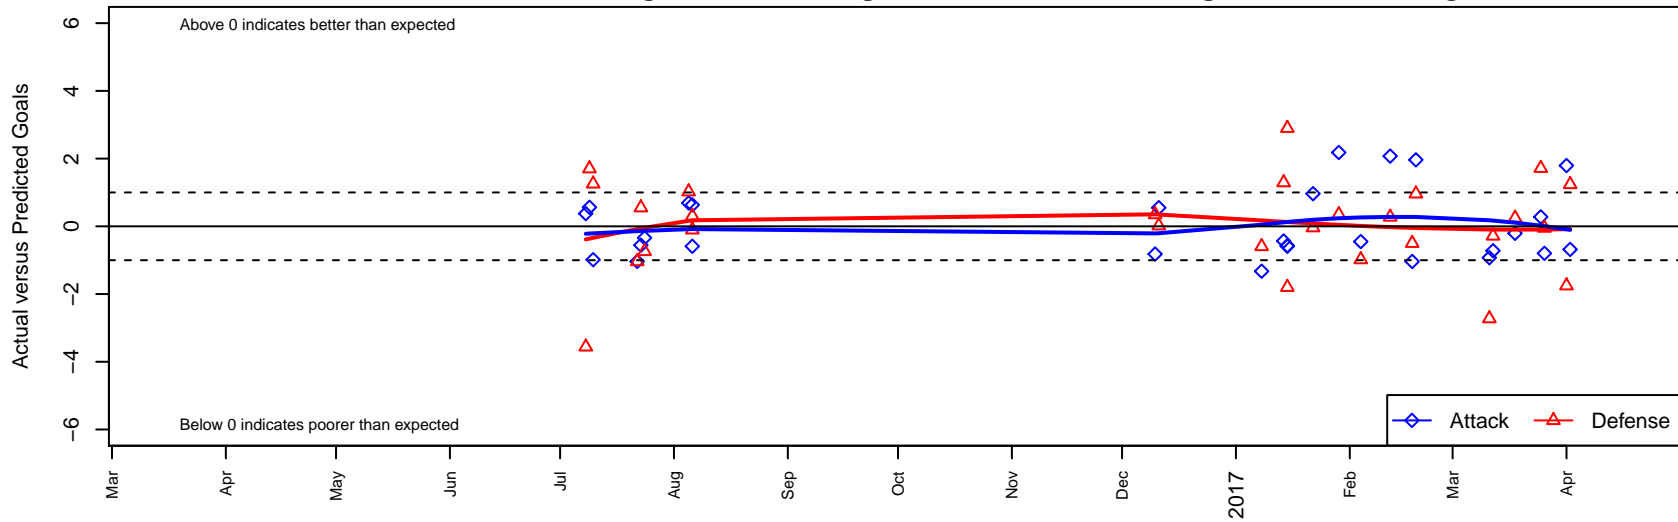

Eastside FC Blue G01

Eastside FC
 Preston, WA
 G01 total strength=1344
 attack=6.44 defense=6.75
 spr league = Win RCL G01 Div 4

alt names used:
 Eastside FC Blue G01
 Eastside FC Girls 01 Blue

Venues played:
 2016 Seattle United Cup GU16 Gold
 2016 Sounders FC Cup GU16
 2016 Eastside FC Cup GU16
 2016 Win RCL G01 Div 4
 2016 PacNW Winter Classic Premier II U16
 2016 WYS Presidents Cup G01 Division 2

Eastside FC Blue G01
 Dots are actual minus expected GF (blue circles) and GA (red triangles).
 Blue line is smoothed change in attack strength. Red is smoothed change in defense strength.

**attack and defense variance (black dot)
relative to other teams
and top 10 in region**

**attack and defense rating
relative to others at age
and all opponents in last 13 months**

**attack and defense rating
relative to others at age
and all opponents in last 13 months**

Performance relative to 13 month average

Performance relative to 13 month average

Distribution of opponents
 Red = Lose zone, Blue = Win zone, Green = Even
 Black line separates win/lose zones

lot. A=Neither has attack advantage, B=Opponent has both attack and defense advantage, C=Opponent has both attack and defense disadvantage, D=Both have