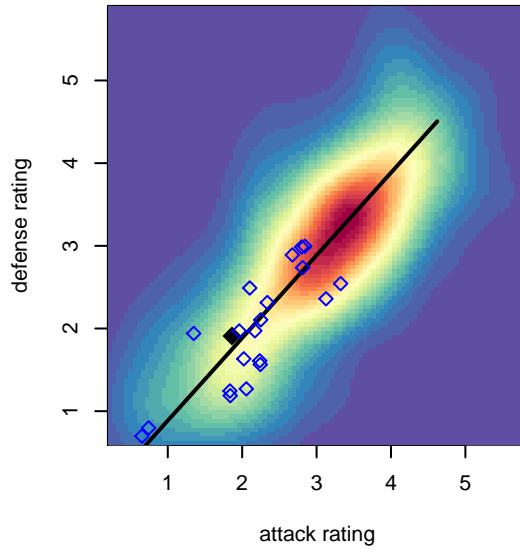

Eastside FC Blue G01

Eastside FC
 Preston, WA
 G01 total strength=1344
 attack=6.44 defense=6.75
 spr league = Win RCL G01 Div 4

alt names used:
 Eastside FC Blue G01
 Eastside FC Girls 01 Blue

Venues played:
 2016 Seattle United Cup GU16 Gold
 2016 Sounders FC Cup GU16
 2016 Eastside FC Cup GU16
 2016 Win RCL G01 Div 4
 2016 PacNW Winter Classic Premier II U16
 2016 WYS Presidents Cup G01 Division 2

Eastside FC Blue G01
 Dots are actual minus expected GF (blue circles) and GA (red triangles).
 Blue line is smoothed change in attack strength. Red is smoothed change in defense strength.

**attack and defense variance (black dot)
relative to other teams
and top 10 in region**

**attack and defense rating
relative to others at age
and all opponents in last 13 months**

**attack and defense rating
relative to others at age
and all opponents in last 13 months**

Performance relative to 13 month average

Performance relative to 13 month average

Distribution of opponents
 Red = Lose zone, Blue = Win zone, Green = Even
 Black line separates win/lose zones

lot. A=Neither has attack advantage, B=Opponent has both attack and defense advantage, C=Opponent has both attack and defense disadvantage, D=Both have