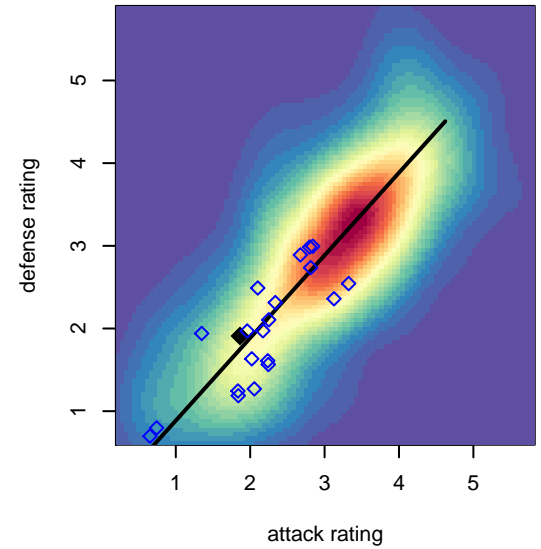

Eastside FC Blue G01

Eastside FC
 Preston, WA
 G01 total strength=1344
 attack=6.44 defense=6.75
 spr league = Win RCL G01 Div 4

alt names used:
 Eastside FC Blue G01
 Eastside FC Girls 01 Blue

Venues played:
 2016 Seattle United Cup GU16 Gold
 2016 Sounders FC Cup GU16
 2016 Eastside FC Cup GU16
 2016 Win RCL G01 Div 4
 2016 PacNW Winter Classic Premier II U16
 2016 WYS Presidents Cup G01 Division 2

Eastside FC Blue G01
 Dots are actual minus expected GF (blue circles) and GA (red triangles).
 Blue line is smoothed change in attack strength. Red is smoothed change in defense strength.

**attack and defense variance (black dot)
relative to other teams
and top 10 in region**

**attack and defense rating
relative to others at age
and all opponents in last 13 months**

**attack and defense rating
relative to others at age
and all opponents in last 13 months**

Performance relative to 13 month average

Performance relative to 13 month average

Distribution of opponents
 Red = Lose zone, Blue = Win zone, Green = Even
 Black line separates win/lose zones

lot. A=Neither has attack advantage, B=Opponent has both attack and defense advantage, C=Opponent has both attack and defense disadvantage, D=Both have