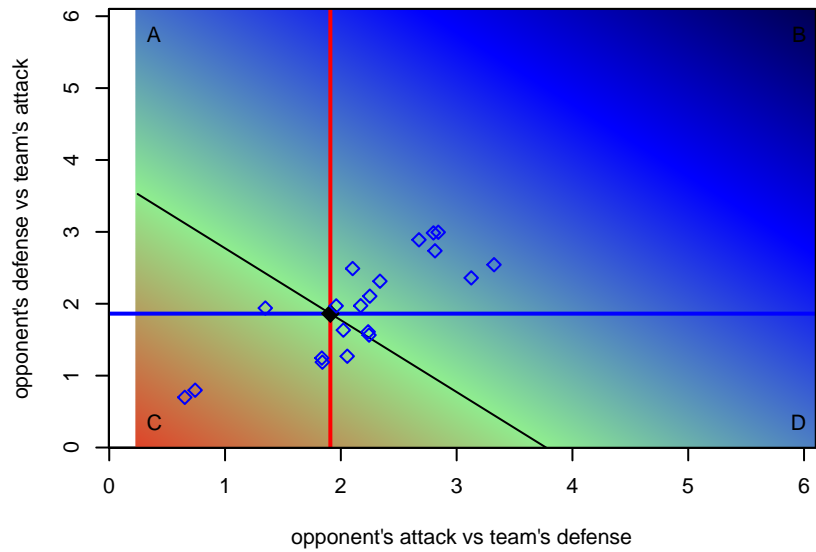

Eastside FC Blue G01
 Dots are actual minus expected GF (blue circles) and GA (red triangles).
 Blue line is smoothed change in attack strength. Red is smoothed change in defense strength.

**attack and defense variance (black dot)
relative to other teams
and top 10 in region**

**attack and defense rating
relative to others at age
and all opponents in last 13 months**

**attack and defense rating
relative to others at age
and all opponents in last 13 months**

Performance relative to 13 month average

Performance relative to 13 month average

Distribution of opponents
 Red = Lose zone, Blue = Win zone, Green = Even
 Black line separates win/lose zones

lot. A=Neither has attack advantage, B=Opponent has both attack and defense advantage, C=Opponent has both attack and defense disadvantage, D=Both have